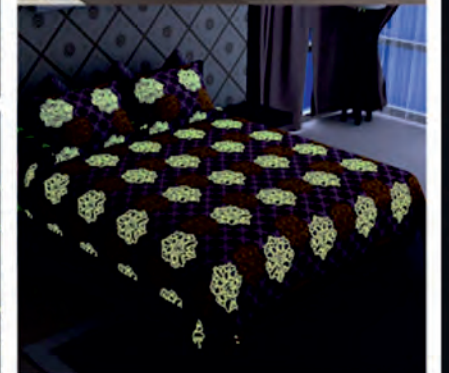

SWAYAM

Glow in the Dark

Radiant
Rise n Shine

Being abreast to urban home fashion, we bring you a bed sheet set that glows up in the dark and looks magical with its radiance. Choose your favorite print so that it looks alive in the dark. Be playful!

Day Time

Night Time