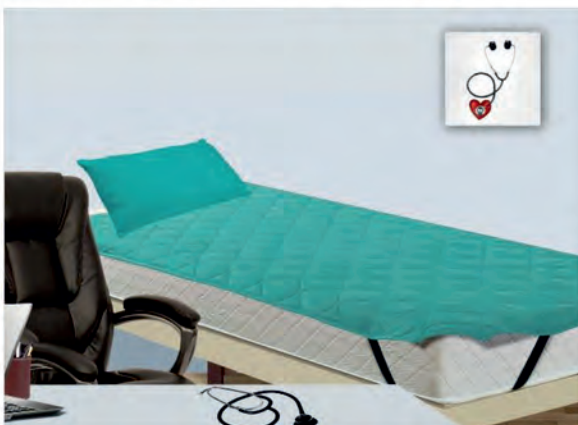

BLOOM PREMIUM

Eco Hygiene

SWAYAM

10 Pcs. Medical Hygenic Set

hospital
Linen
Complete textile solutions

- 1 pcs Curtain
- 1 pc Bed sheet
- 1 pcs Pillow Cover
- 1 pc Wall Hanging
- 1 pcs Cushion
- 1 Pc Chair Pad
- 2 pcs chair arm cover
- 1 Pc Table Top Mat
- 1 Pc Tissue Box Cover

• Mattress Protector • Doctor's Aprons • Cushions • Sheets • Curtain • Table Top Accessories • Wall Pockets