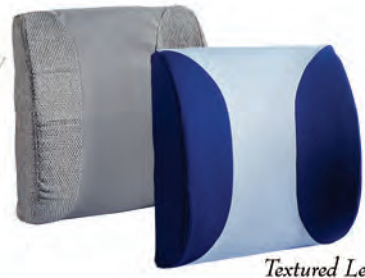

Textured Leatherite