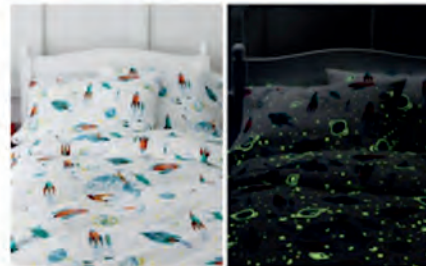

SWAYAM

Glow in the Dark

Radiant
Rise n Shine

Being abreast to urban home fashion, we bring you a bed sheet set that glows up in the dark and looks magical with its radiance. Choose your favorite print so that it looks alive in the dark. Be playful!

Day Time

Night Time